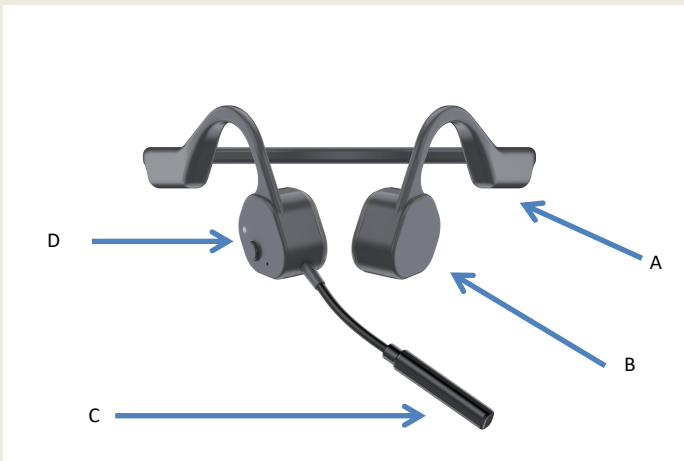

Service / Porta Phone Co.
145 Dean Knauss Drive
Narragansett, RI. 02882

www.portaphone.com

1.800.233.1113

The Lazer-Pro

Bone Conduction Headset

Lazer-Pro Bone Conduction Headset with Wireless Pairing

Power ON: Hold power button 3 seconds.
Power OFF: Hold power button 5 seconds.

A	Backband – Worn at the base of the head.
B	Charging Port – Plug charging cable here (incl.).
C	Microphone – Volume control buttons.
D	On/Off & Power button.

Pairing

- 1) The Lazer-Pro will seek wireless pairing automatically when turned on.
- 2) LED flashing red & blue indicates search mode. Solid blue LED indicates pairing is successful.
- 3) Once paired (even if turned off), Lazer-Pro will automatically find the last connected device.